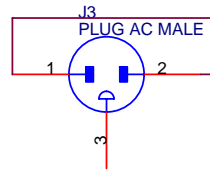

Golf Car
power Block

Title		
JAP ATS POWER BLOCK 1800W		
Size	Document Number	Rev
A4	LANPOWER INC.	
Date:	Wednesday, July 04, 2007	Sheet 1 of 1

AC
Input

BATTERY CHARGER
48V/ 36V

DC
Output

BATTERY

DC power connect

AC output Power

JAP 1800W
POWER
UNIT

J5
PLUG AC FEMALE

J6
PLUG AC FEMALE

Golf Car
power
Block

Title		
JAP POWER BLOCK 1800W		
Size A4	Document Number LANPOWER INC.	Rev
Date: Wednesday, July 04, 2007	Sheet 1	of 1