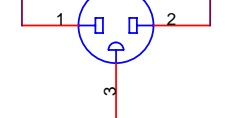

AC output Power

JAP 1800W
POWER
UNIT

J5
PLUG AC FEMALE

J6
PLUG AC FEMALE

Golf Car
power
Block

Title		
JAP POWER BLOCK 1800W		
Size A4	Document Number LANPOWER INC.	Rev
Date: Wednesday, July 04, 2007	Sheet 1	of 1