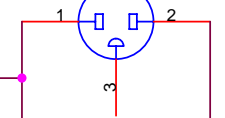

Golf Car
power Block

Title		
JAP ATS POWER BLOCK 1800W		
Size	Document Number	Rev
A4	LANPOWER INC.	
Date:	Wednesday, July 04, 2007	Sheet 1 of 1

AC
Input

BATTERY CHARGER
48V/ 36V

DC
Output

BATTERY

DC power connect

AC output Power

JAP 1800W
POWER
UNIT

J5
PLUG AC FEMALE

J6
PLUG AC FEMALE

Golf Car
power
Block

Title		
JAP POWER BLOCK 1800W		
Size A4	Document Number LANPOWER INC.	Rev
Date: Wednesday, July 04, 2007	Sheet 1	of 1