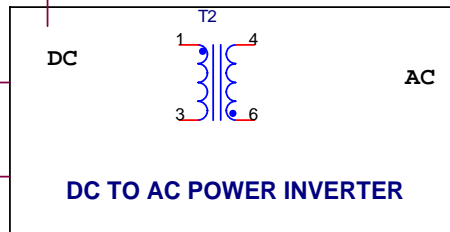

Golf Car
power Block

Title		
JAP ATS POWER BLOCK 1800W		
Size	Document Number	Rev
A4	LANPOWER INC.	
Date:	Wednesday, July 04, 2007	Sheet 1 of 1

AC
Input

BATTERY CHARGER
48V/ 36V

DC
Output

BATTERY

DC power connect

AC output Power

JAP 1800W
POWER
UNIT

J5
PLUG AC FEMALE

J6
PLUG AC FEMALE

Golf Car
power
Block

Title		
JAP POWER BLOCK 1800W		
Size A4	Document Number LANPOWER INC.	Rev
Date: Wednesday, July 04, 2007	Sheet 1	of 1